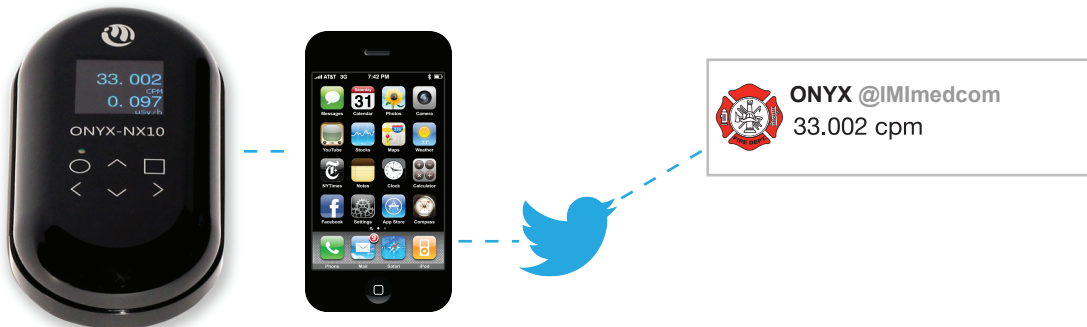

Sharing Radiation Data Just Got Easier!

Push radiation data to the cloud with your smartphone

For more informaton contact:

IMI - International Medcom, Inc.

orders@medcom.com

707-823-0336

www.medcom.com